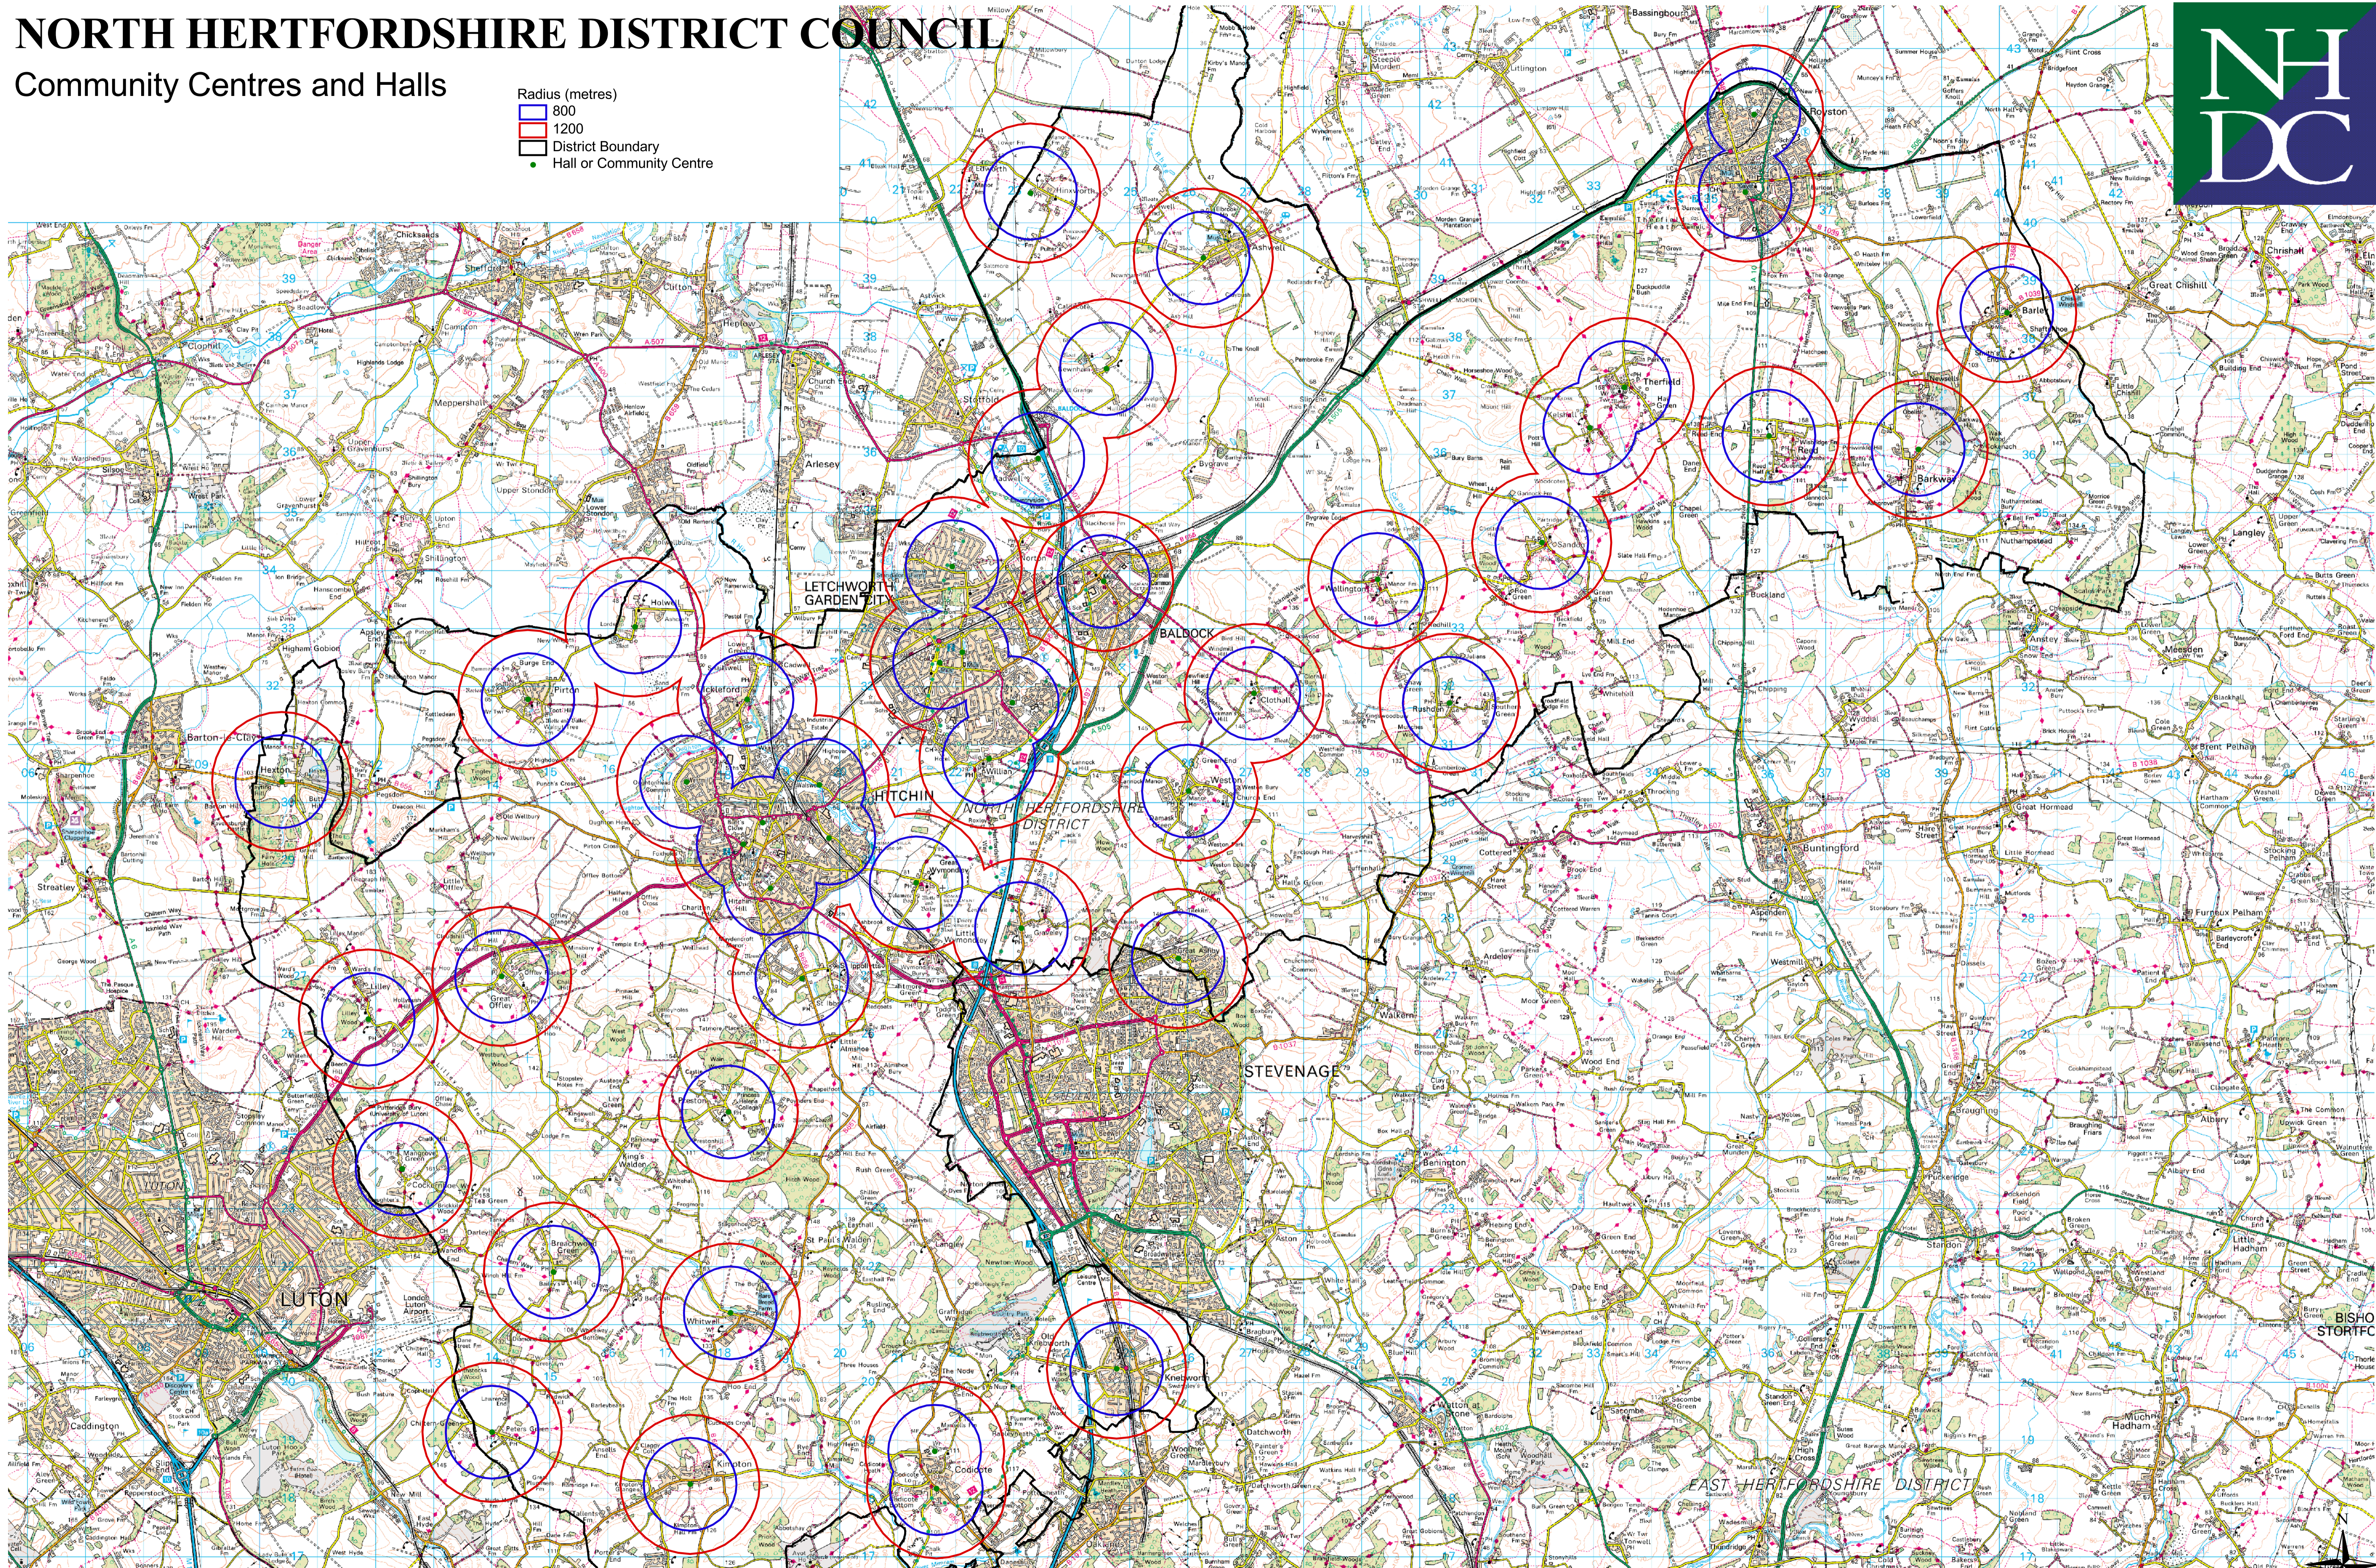

NORTH HERTFORDSHIRE DISTRICT COUNCIL

Community Centres and Halls

- Radius (metres)
- 800
- 1200
- District Boundary
- Hall or Community Centre